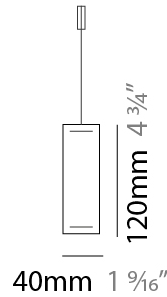

LED120 SUSPENSION

D71026- -

base number   Color   Finish
Temperature   Options

1. To build a product code in our configurator select the specify button on the base model # product page
2. To build a manual product code on this datasheet choose from the options listed below in blue font and add the suffix to the base model #

GENERAL

Series: Woodlin
Subseries: LED120
Partner: Tunto
Division: Design
Installation: Suspension
Product Type: Linear Profiles
Mounting Location: Ceiling
Light Distribution: Direct / Indirect

PHYSICAL

Shape: Rectangle
Length (mm): 1600
Length (in): 63
Width (mm): 40
Width (in): 1 ⁹/₁₆
Height (mm): 120
Height (in): 4 ³/₄
Max. Overall Height (mm): 2120
Max. Overall Height (in): 83 ⁷/₁₆
Diffuser: Opal
Fixture Finish: WAL / ASH / OAK / BLK / WHI
Fixture Material: Wood
Primary Material: Wood
Cable Details: 2000mm / 78 3/4"

ELECTRICAL

Lamp Type: LED
Input Wattage (W): 74
Total Output Wattage (W): 63
Dimming: Tri-Mode (Non-Dimming and Phase Dimming (120Vac only) and 0-10V Dimming)
Driver Included: Yes
Driver Location: Integrated
Driver Type: Constant Current - Universal
Driver Class: Class 2
Input Voltage (V): 120 - 277
Constant Current (MA): 700

LED

Color Temperature (°K): 2700 / 3000 / 4000
Max. Delivered Lumen (lm): 3600
CRI: >93 CRI
Lamp Life (hrs): 50000

OPTICAL

RATINGS AND CERTIFICATIONS

Certified By: Certified for North American Standards
IP rating: IP20