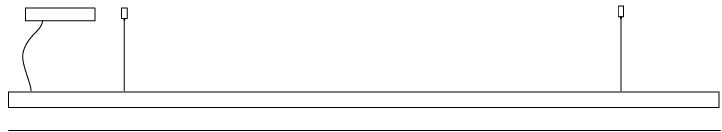

PROJECT
TYPE
SPECIFIER
QUANTITY
DATE

LED28 SUSPENSION

D71008-

base number   Color   Finish
Temperature   Options

1. To build a product code in our configurator select the specify button on the base model # product page
2. To build a manual product code on this datasheet choose from the options listed below in blue font and add the suffix to the base model #

GENERAL

Series: Woodlin
Subseries: LED28
Partner: Tunto
Division: Design
Installation: Suspension
Product Type: Linear Profiles
Mounting Location: Ceiling
Light Distribution: Direct

PHYSICAL

Shape: Rectangle
Length (mm): 1000
Length (in): 39 3/8
Width (mm): 28
Width (in): 1 1/8
Height (mm): 28
Height (in): 1 1/8
Max. Overall Height (mm): 2028
Max. Overall Height (in): 79 13/16
Diffuser: Opal
Fixture Finish: WAL / ASH / OAK / BLK / WHI
Fixture Material: Wood
Primary Material: Wood
Cable Details: 2000mm / 78 3/4"

ELECTRICAL

Lamp Type: LED
Input Wattage (W): 21
Total Output Wattage (W): 19
Dimming: Tri-Mode (Non-Dimming and Phase Dimming (120Vac only) and 0-10V Dimming)
Driver Included: Yes
Driver Location: Integrated
Driver Type: Constant Current - Universal
Driver Class: Class 2
Input Voltage (V): 120 - 277
Constant Current (MA): 700

LED

Color Temperature (°K): 2700 / 3000 / 3500 / 4000
Max. Delivered Lumen (lm): 1200
CRI: >93 CRI
Lamp Life (hrs): 50000

OPTICAL

RATINGS AND CERTIFICATIONS

Certified By: Certified for North American Standards
IP rating: IP20

1000mm 39 3/8"

28mm 1 1/8"

Direct