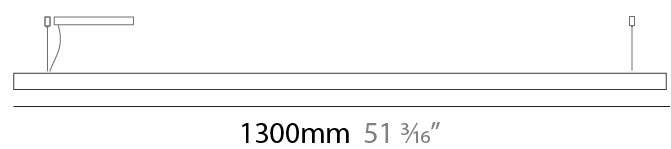

PROJECT
TYPE
SPECIFIER
QUANTITY
DATE

LED60 SUSPENSION

D71017-

base number
Color   Finish
Temperature   Options

1. To build a product code in our configurator select the specify button on the base model # product page
2. To build a manual product code on this datasheet choose from the options listed below in blue font and add the suffix to the base model #

GENERAL

Series: Woodlin
Subseries: LED60
Partner: Tunto
Division: Design
Installation: Suspension
Product Type: Linear Profiles
Mounting Location: Ceiling
Light Distribution: Direct

PHYSICAL

Shape: Rectangle
Length (mm): 1300
Length (in): 51 3/8
Width (mm): 60
Width (in): 2 3/8
Height (mm): 60
Height (in): 2 3/8
Max. Overall Height (mm): 2060
Max. Overall Height (in): 81 1/8
Diffuser: Opal
Fixture Finish: [WAL / ASH / OAK / BLK / WHI](#)
Fixture Material: Wood
Primary Material: Wood
Cable Details: 2000mm / 78 3/4"

ELECTRICAL

Lamp Type: LED
Input Wattage (W): 55
Total Output Wattage (W): 50.8
Dimming: Tri-Mode (Non-Dimming and Phase Dimming (120Vac only) and 0-10V Dimming)
Driver Included: Yes
Driver Location: Integrated
Driver Type: Constant Current - Universal
Driver Class: Class 2
Input Voltage (V): 120 - 277
Constant Current (MA): 700

LED

Color Temperature (°K): [2700 / 3000 / 3500 / 4000](#)
Max. Delivered Lumen (lm): 4380
CRI: >93 CRI
Lamp Life (hrs): 50000

OPTICAL

RATINGS AND CERTIFICATIONS

Certified By: Certified for North American Standards
IP rating: IP20