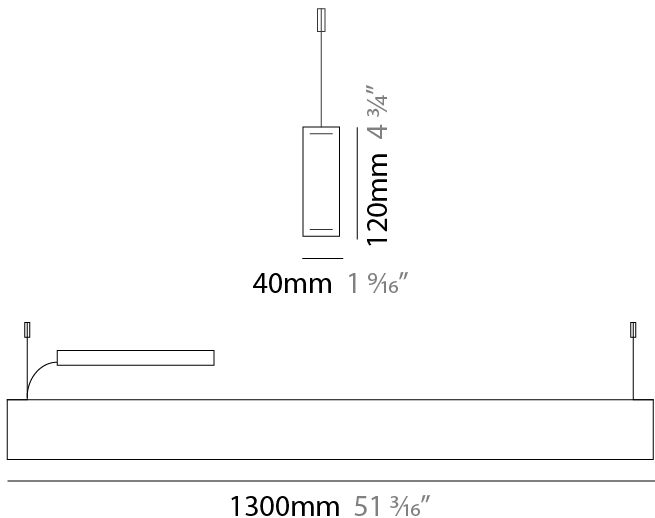

PROJECT _____
TYPE _____
SPECIFIER _____
QUANTITY _____
DATE _____

LED120 SUSPENSION

D71025-

base number   Color   Finish
Temperature   Options

1. To build a product code in our configurator select the specify button on the base model # product page
2. To build a manual product code on this datasheet choose from the options listed below in blue font and add the suffix to the base model #

GENERAL

Series: Woodlin
Subseries: LED120
Brand: Tunto
Division: Design
Mounting Type: Suspension
Mounting Location: Ceiling
Subcategory: Profile

PHYSICAL

Shape: Rectangle
Length (mm): 1300
Length (in): 51 ³/₁₆
Width (mm): 40
Width (in): 1 ⁹/₁₆
Height (mm): 120
Height (in): 4 ³/₄
Max. Overall Height (mm): 2120
Max. Overall Height (in): 83 ⁷/₁₆
Light Distribution: Direct / Indirect
Diffuser: Opal
Fixture Finish: WAL / ASH / OAK / BLK / WHI
Fixture Material: Wood
Cable Details: 2000mm / 78 3/4"

ELECTRICAL

Lamp Type: LED
Input Wattage (W): 60
Total Output Wattage (W): 50.1
Dimming: Tri-Mode (Non-Dimming and Phase Dimming (120Vac only) and 0-10V Dimming)
Driver Included: Yes
Driver Location: Integrated
Driver Type: Constant Current - Universal
Driver Class: Class 2
Input Voltage (V): 120 - 277
Constant Current (MA): 700

LED

Color Temperature (°K): 2700 / 3000 / 4000
Max. Delivered Lumen (lm): 3260
CRI: >93 CRI
Lamp Life (hrs): 50000

OPTICAL

RATINGS AND CERTIFICATIONS

Certified By: Certified for North American Standards
IP rating: IP20