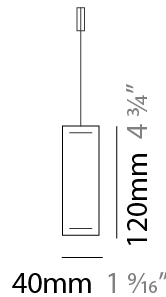

LED120 SUSPENSION

D71024-

base number   Color   Finish
Temperature   Options

1. To build a product code in our configurator select the specify button on the base model # product page
2. To build a manual product code on this datasheet choose from the options listed below in blue font and add the suffix to the base model #

GENERAL

Series: Woodlin
Subseries: LED120
Partner: Tunto
Division: Design
Installation: Suspension
Product Type: Linear Profiles
Mounting Location: Ceiling
Light Distribution: Direct / Indirect

PHYSICAL

Shape: Rectangle
Length (mm): 1000
Length (in): 39 ³/₈
Width (mm): 40
Width (in): 1 ⁹/₁₆
Height (mm): 120
Height (in): 4 ³/₄
Max. Overall Height (mm): 2120
Max. Overall Height (in): 83 ⁷/₁₆
Diffuser: Opal
Fixture Finish: WAL / ASH / OAK / BLK / WHI
Fixture Material: Wood
Primary Material: Wood
Cable Details: 2000mm / 78 3/4"

ELECTRICAL

Lamp Type: LED
Input Wattage (W): 46
Total Output Wattage (W): 38
Dimming: Tri-Mode (Non-Dimming and Phase Dimming (120Vac only) and 0-10V Dimming)
Driver Included: Yes
Driver Location: Integrated
Driver Type: Constant Current - Universal
Driver Class: Class 2
Input Voltage (V): 120 - 277
Constant Current (MA): 700

LED

Color Temperature (°K): 2700 / 3000 / 4000
Max. Delivered Lumen (lm): 2200
CRI: >93 CRI
Lamp Life (hrs): 50000

OPTICAL

RATINGS AND CERTIFICATIONS

Certified By: Certified for North American Standards
IP rating: IP20