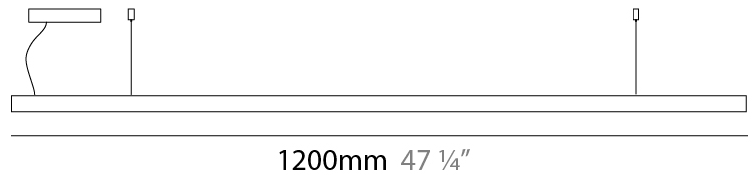

LED28 SUSPENSION

D71009-

base number
Color   Finish
Temperature   Options

1. To build a product code in our configurator select the specify button on the base model # product page
2. To build a manual product code on this datasheet choose from the options listed below in blue font and add the suffix to the base model #

GENERAL

Series: Woodlin
Subseries: LED28
Partner: Tunto
Division: Design
Installation: Suspension
Product Type: Linear Profiles
Mounting Location: Ceiling
Light Distribution: Direct

PHYSICAL

Shape: Rectangle
Length (mm): 1200
Length (in): 47 1/4
Width (mm): 28
Width (in): 1 1/8
Height (mm): 28
Height (in): 1 1/8
Max. Overall Height (mm): 2028
Max. Overall Height (in): 79 13/16
Diffuser: Opal
Fixture Finish: [WAL](#) / [ASH](#) / [OAK](#) / [BLK](#) / [WHI](#)
Fixture Material: Wood
Primary Material: Wood
Cable Details: 2000mm / 78 3/4"

ELECTRICAL

Lamp Type: LED
Input Wattage (W): 25
Total Output Wattage (W): 20.9
Dimming: Tri-Mode (Non-Dimming and Phase Dimming (120Vac only) and 0-10V Dimming)
Driver Included: Yes
Driver Location: Integrated
Driver Type: Constant Current - Universal
Driver Class: Class 2
Input Voltage (V): 120 - 277
Constant Current (MA): 700

LED

Color Temperature (°K): [2700](#) / [3000](#) / [3500](#) / [4000](#)
Max. Delivered Lumen (lm): 1300 Standard 3000K
CRI: >93 CRI
Lamp Life (hrs): 50000

OPTICAL

RATINGS AND CERTIFICATIONS

Certified By: Certified for North American Standards
IP rating: IP20