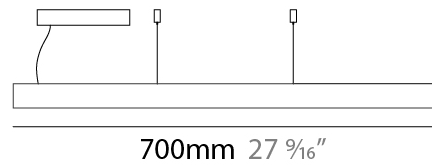

PROJECT
TYPE
SPECIFIER
QUANTITY
DATE

LED40 SUSPENSION

D71004-

base number
Color   Finish
Temperature   Options

1. To build a product code in our configurator select the specify button on the base model # product page
2. To build a manual product code on this datasheet choose from the options listed below in blue font and add the suffix to the base model #

GENERAL

Series: Woodlin
Subseries: LED40
Partner: Tunto
Division: Design
Installation: Suspension
Product Type: Linear Profiles
Mounting Location: Ceiling
Light Distribution: Direct

PHYSICAL

Shape: Rectangle
Length (mm): 700
Length (in): 27 ⁹/₁₆"
Width (mm): 400
Width (in): 15 ³/₄"
Height (mm): 40
Height (in): 1 ⁹/₁₆"
Max. Overall Height (mm): 2040
Max. Overall Height (in): 80 ⁷/₁₆"
Diffuser: Opal
Fixture Finish: [WAL / ASH / OAK / BLK / WHI](#)
Fixture Material: Wood
Primary Material: Wood

ELECTRICAL

Lamp Type: LED
Input Wattage (W): 23
Total Output Wattage (W): 19
Dimming: Tri-Mode (Non-Dimming and Phase Dimming (120Vac only) and 0-10V Dimming)
Driver Included: Yes
Driver Location: Integrated
Driver Type: Constant Current - Universal
Driver Class: Class 2
Input Voltage (V): 120 - 277
Constant Current (MA): 700

LED

Color Temperature (°K): [2700 / 3000 / 3500 / 4000](#)
Max. Delivered Lumen (lm): 1300
CRI: >93 CRI
Lamp Life (hrs): 50000

OPTICAL

RATINGS AND CERTIFICATIONS

Certified By: Certified for North American Standards
IP rating: IP20