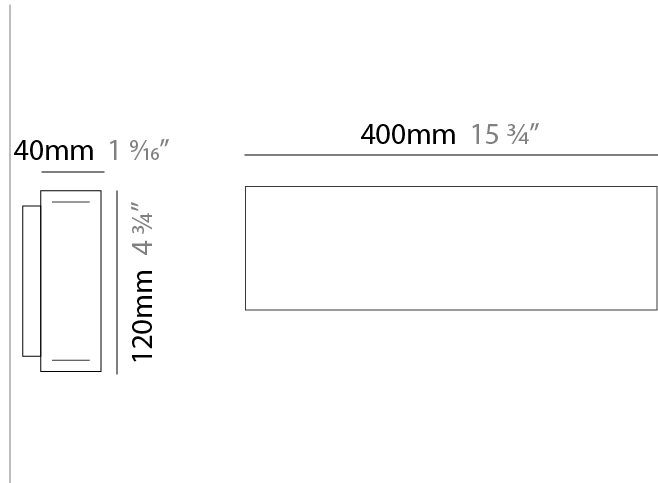

LED120 SURFACE

D73028-

base number   Color   Finish
Temperature   Options

1. To build a product code in our configurator select the specify button on the base model # product page
2. To build a manual product code on this datasheet choose from the options listed below in blue font and add the suffix to the base model #

GENERAL

Series: Woodlin
Subseries: LED120
Brand: Tunto
Division: Design
Mounting Type: Surface
Mounting Location: Wall
Subcategory: Profile

PHYSICAL

Shape: Rectangle
Length (mm): 400
Length (in): 15 3/4
Width (mm): 40
Width (in): 1 9/16
Height (mm): 120
Height (in): 4 3/4
Extension (mm): 40
Extension (in): 1 9/16
Light Distribution: Direct / Indirect
Diffuser: Opal
Fixture Finish: WAL / ASH / OAK / BLK / WHI
Fixture Material: Wood

ELECTRICAL

Lamp Type: LED
Input Wattage (W): 16
Total Output Wattage (W): 12.6
Dimming: Tri-Mode (Non-Dimming and Phase Dimming (120Vac only) and 0-10V Dimming)
Driver Included: Yes
Driver Location: Remote
Driver Type: Constant Current - Universal
Driver Class: Class 2
Housing: ENCP3
Input Voltage (V): 120 - 277
Constant Current (MA): 700

LED

Color Temperature (°K): 2700 / 3000 / 4000
Max. Delivered Lumen (lm): 800
CRI: >93 CRI
Lamp Life (hrs): 50000

OPTICAL

RATINGS AND CERTIFICATIONS

Certified By: Certified for North American Standards
IP rating: IP20

PROJECT
TYPE
SPECIFIER
QUANTITY
DATE