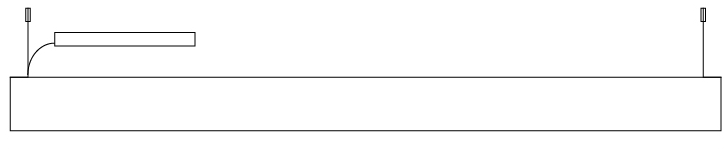

LED120 SUSPENSION

D71026- -

base number   Color   Finish
Temperature   Options

1. To build a product code in our configurator select the specify button on the base model # product page
2. To build a manual product code on this datasheet choose from the options listed below in blue font and add the suffix to the base model #

GENERAL

Series: Woodlin
Subseries: LED120
Partner: Tunto
Division: Design
Installation: Suspension
Product Type: Linear Profiles
Mounting Location: Ceiling
Light Distribution: Direct / Indirect

PHYSICAL

Shape: Rectangle
Length (mm): 1600
Length (in): 63
Width (mm): 40
Width (in): 1 ⁹/₁₆
Height (mm): 120
Height (in): 4 ³/₄
Max. Overall Height (mm): 2120
Max. Overall Height (in): 83 ⁷/₁₆
Diffuser: Opal
Fixture Finish: WAL / ASH / OAK / BLK / WHI
Fixture Material: Wood
Primary Material: Wood
Cable Details: 2000mm / 78 3/4"

ELECTRICAL

Lamp Type: LED
Input Wattage (W): 74
Total Output Wattage (W): 63
Dimming: Tri-Mode (Non-Dimming and Phase Dimming (120Vac only) and 0-10V Dimming)
Driver Included: Yes
Driver Location: Integrated
Driver Type: Constant Current - Universal
Driver Class: Class 2
Input Voltage (V): 120 - 277
Constant Current (MA): 700

LED

Color Temperature (°K): 2700 / 3000 / 4000
Max. Delivered Lumen (lm): 3600
CRI: >93 CRI
Lamp Life (hrs): 50000

OPTICAL

RATINGS AND CERTIFICATIONS

Certified By: Certified for North American Standards
IP rating: IP20